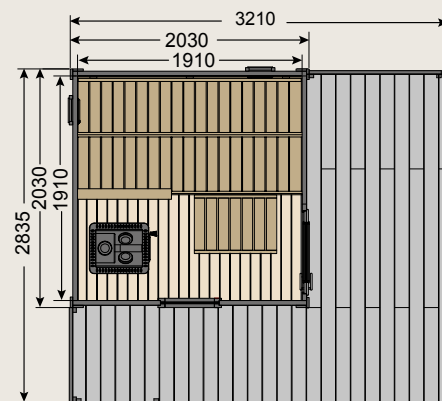

Solide Compact

A cottage feel in your own yard

The Harvia Solide Compact outdoor sauna is designed by Vesa Vehmaa, manager of the Harvia sauna factory. The sauna combines the Finnish sauna tradition with modern Scandinavian design. The conveniently sized design sauna brings a cottage atmosphere to your yard, even in a big city. You can build a pleasant comfort zone around the sauna, equipped with an outdoor kitchen, a hot tub or a jacuzzi.

The sleek and simple design of the Harvia Solide Compact outdoor sauna also fits in well in a modern environment. The stylish outer surfaces are made of light-coloured spruce. The outdoor sauna accommodates three to four people. The design sauna is delivered as a complete package that is easy to erect, and the only thing missing is the foundations.

Solide Compact

SLDC02PS

Delivery contents

Floor:

- floor beams made of weather-resistant planks
- floor boards: 80x19 mm, spruce
- floor beam strength 40 mm, spruce
- outer corner boards 80x20 mm, spruce

Walls:

- material: planed spruce, thickness 40 mm
- planed exterior and interior
- corner boards, untreated spruce

Ceiling and roof:

- ceiling beams 130x40 mm, spruce
- ceiling boards, spruce
- roof, tongue-and-groove boards
- fascia boards
- Fastening supplies: pins, insulation fill and bitumen putty