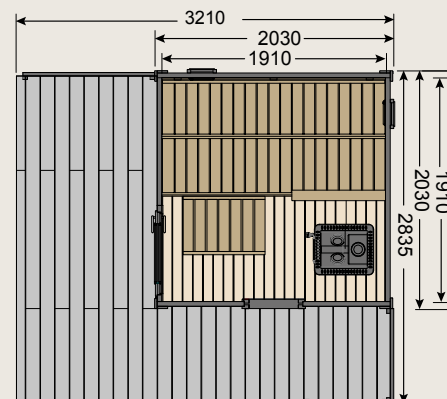

Solide Compact

A cottage feel in your own yard

The Harvia Solide Compact outdoor sauna is designed by Vesa Vehmaa, manager of the Harvia sauna factory. The sauna combines the Finnish sauna tradition with modern Scandinavian design. The conveniently sized design sauna brings a cottage atmosphere to your yard, even in a big city. You can build a pleasant comfort zone around the sauna, equipped with an outdoor kitchen, a hot tub or a jacuzzi.

The sleek and simple design of the Harvia Solide Compact outdoor sauna also fits in well in a modern environment. The stylish outer surfaces are made of light-coloured spruce. The outdoor sauna accommodates three to four people. The design sauna is delivered as a complete package that is easy to erect, and the only thing missing is the foundations.

Solide Compact

SLDC02PS

Delivery contents

Floor:

- floor beams made of weather-resistant planks
- floor boards: 80x19 mm, spruce
- floor beam strength 40 mm, spruce
- outer corner boards 80x20 mm, spruce

Walls:

- material: planed spruce, thickness 40 mm
- planed exterior and interior
- corner boards, untreated spruce

Ceiling and roof:

- ceiling beams 130x40 mm, spruce
- ceiling boards, spruce
- roof, tongue-and-groove boards
- fascia boards
- Fastening supplies: pins, insulation fill and bitumen putty