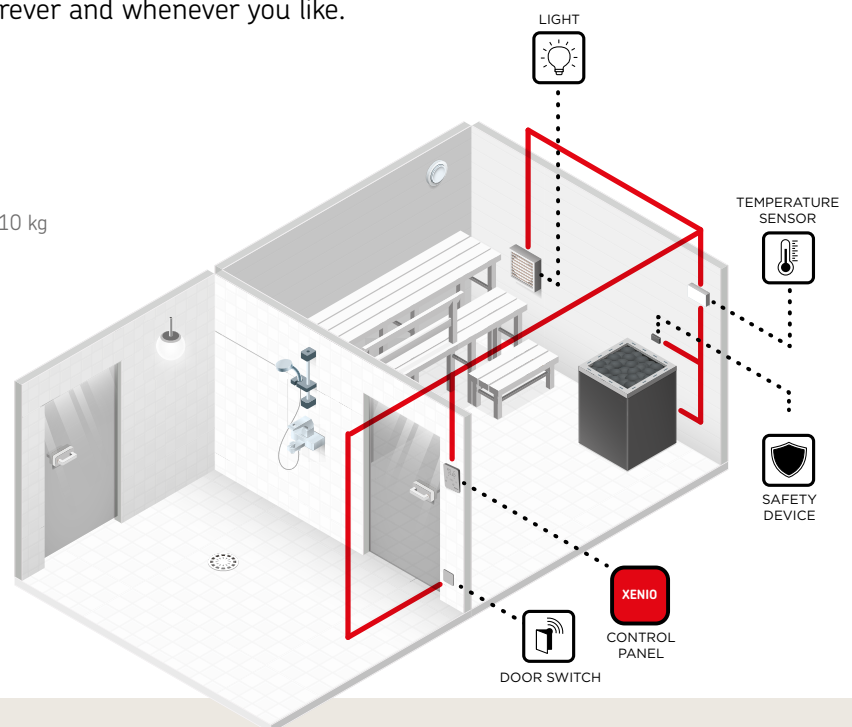

The design of the heater is sure to satisfy even the most demanding interior decorator. The stylish black pillar heater can also be embedded in the benches to serve as an impressive visual element. The control panel can be conveniently mounted wherever you like.

And most importantly, the large stone quantity ensures soft heat.

The elegant wall-mounted touch panel makes operation a cinch. The sauna will be ready precisely when you want it.

- Switch the heater on and off from a location of your choice.
- Adjust the temperature of the sauna accurately to the degree, and enjoy even and balanced warmth.
- You can also adjust the sauna lighting.
- Time the sauna to heat up at exactly the time you want it, so you can go in for a nice relaxing bath after a jog, for example.
- Take advantage of the remote activation function. By adopting the Harvia mobile switch-on function and separate safety device, you can turn on your sauna wherever and whenever you like.

⚡ 7–9 kW 📦 6–14 m³ 🪨 90 kg

Model: PC70XE, PC90XE

Dimension: width 320 mm, depth 320 mm, height 930 mm, weight 10 kg

ACCESSORIES

Embedding flange HPC1

Embedding flange HPC2, Illuminated embedding flange HPC2L

Safety railing HPC3, Safety railing with LED lights HPC3L

Safety switch SFE-D350

Door switch sensor SAB00101

Mobile switch-on FS-SY

BY-PRODUCTS

Autodose water dispenser SASL1

Autodose design piping SASL2M

Sauna accessories set SA007